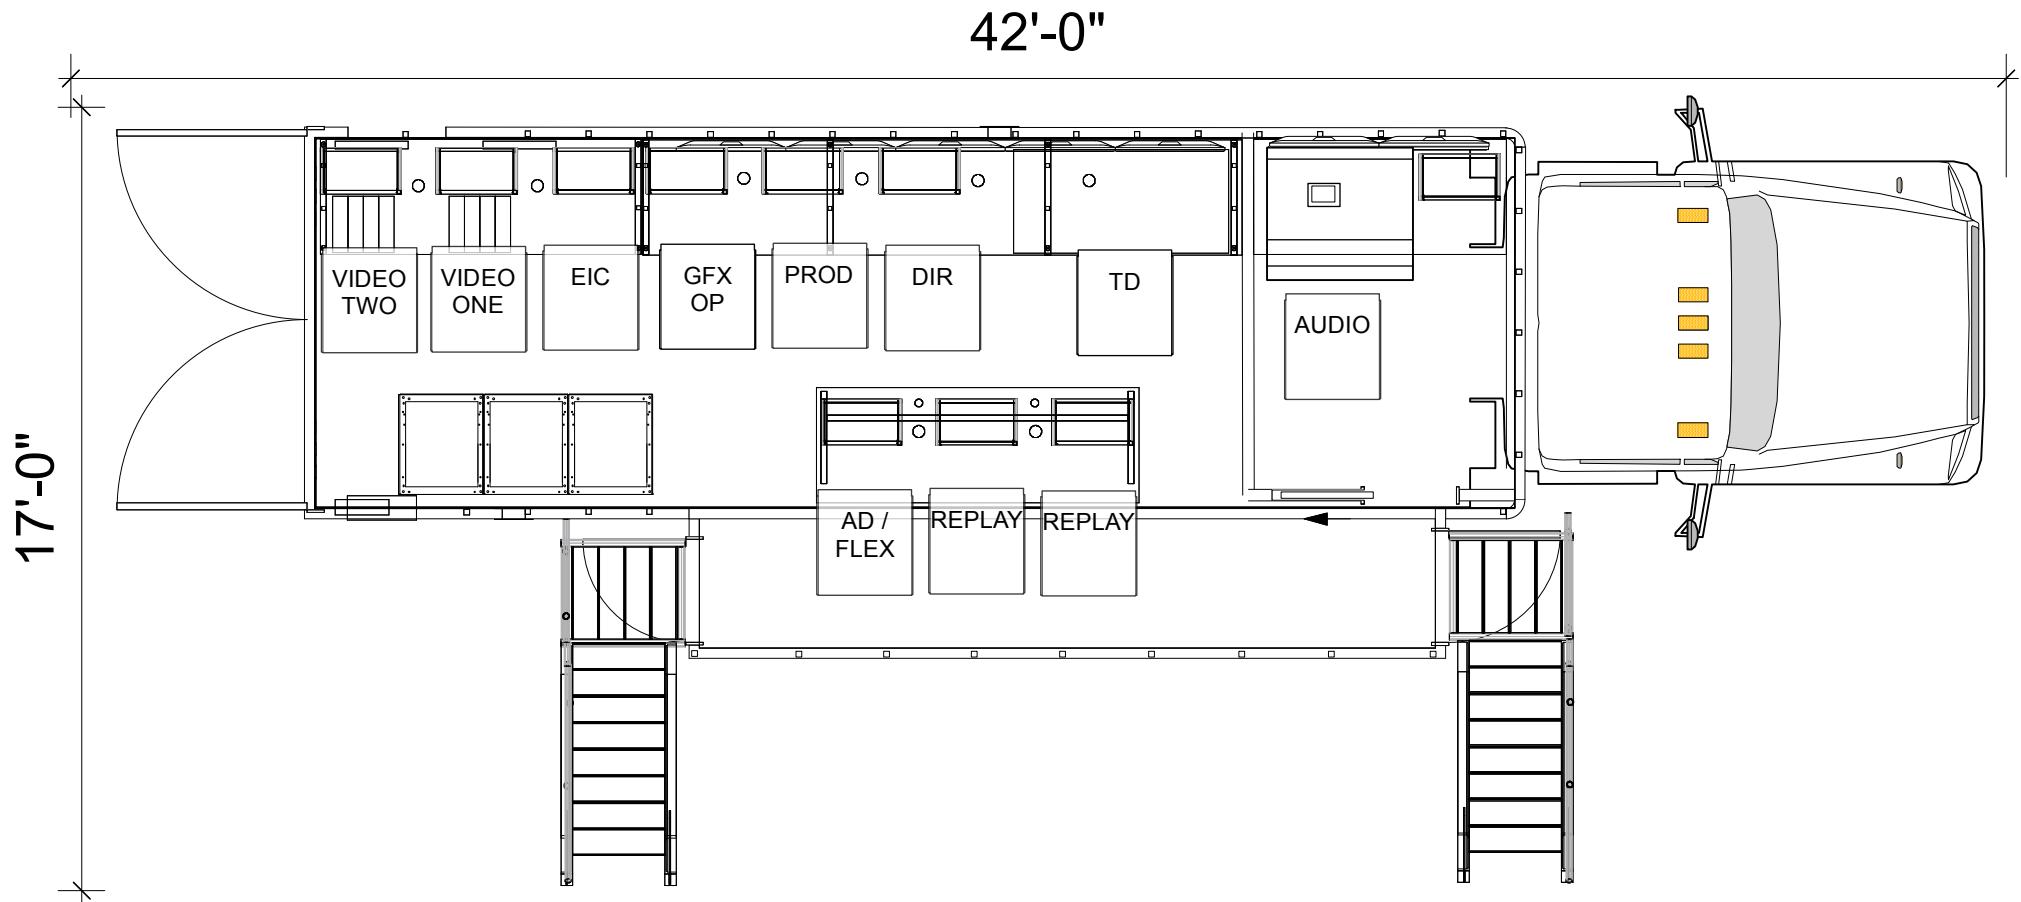

DTV - 01

DIAKON TV

PO Box 56783 Jacksonville, FL 32258
904-584-7500 www.diakontv.com